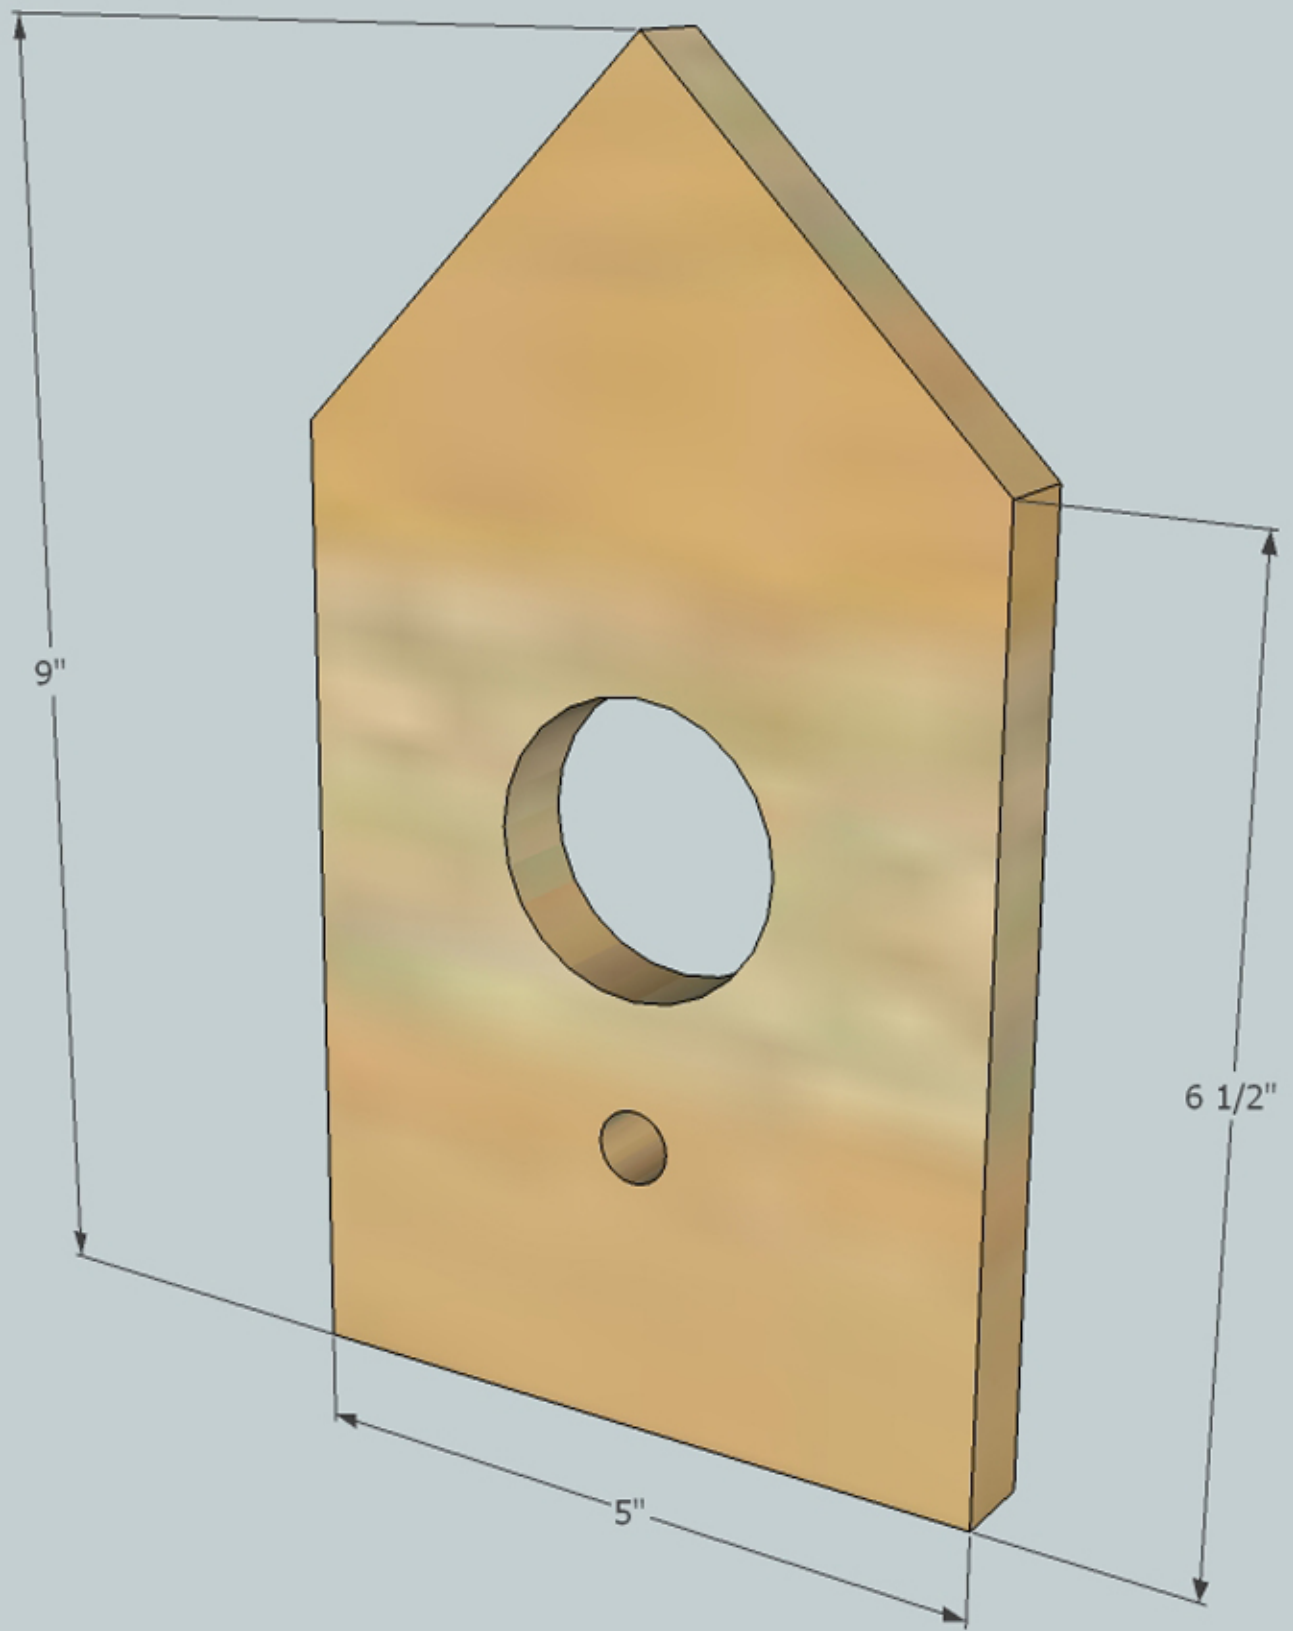

FUN WITH WOODWORKING

SIMPLE BIRD HOUSE

FUN WITH WOODWORKING

SIMPLE BIRD HOUSE

CUT LIST

6" x 5 1/4" = 1

6" x 4 5/8" = 1

6" x 3 1/4" = 2

6 1/2" x 4" = 2

5" x 9" = 2

www.funwithwoodworking.com