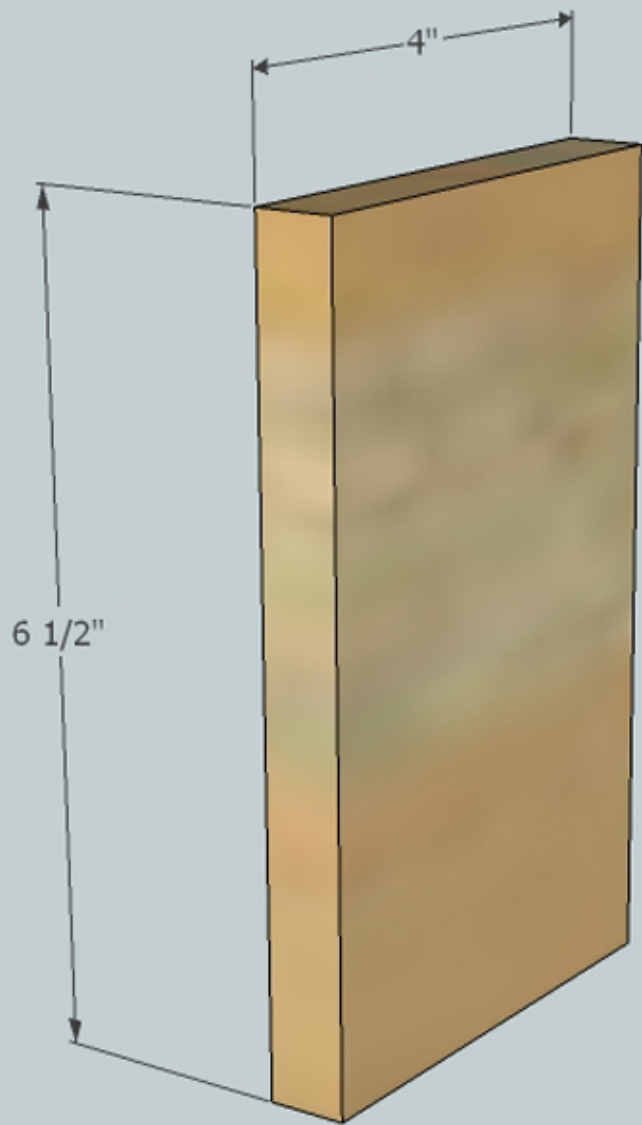

FUN WITH WOODWORKING

SIMPLE BIRD HOUSE

FUN WITH WOODWORKING

SIMPLE BIRD HOUSE

CUT LIST

6" x 5 1/4" = 1

6" x 4 5/8" = 1

6" x 3 1/4" = 2

6 1/2" x 4" = 2

5" x 9" = 2

www.funwithwoodworking.com