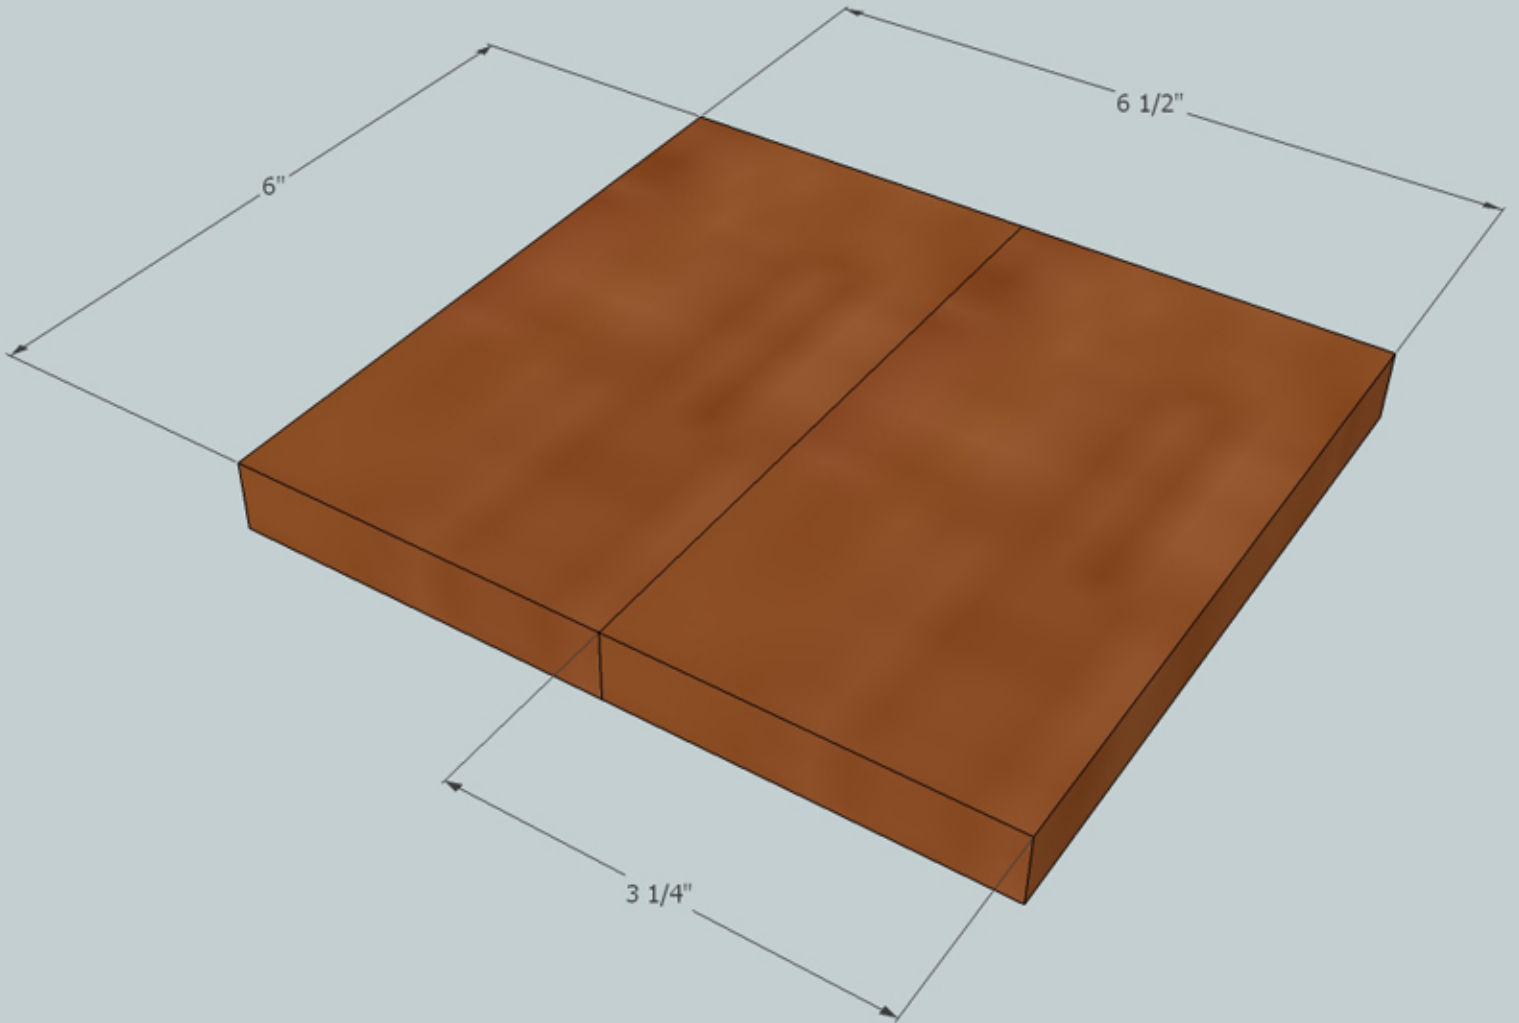

FUN WITH WOODWORKING

SIMPLE BIRD HOUSE

FUN WITH WOODWORKING

SIMPLE BIRD HOUSE

CUT LIST

6" x 5 1/4" = 1

6" x 4 5/8" = 1

6" x 3 1/4" = 2

6 1/2" x 4" = 2

5" x 9" = 2

www.funwithwoodworking.com